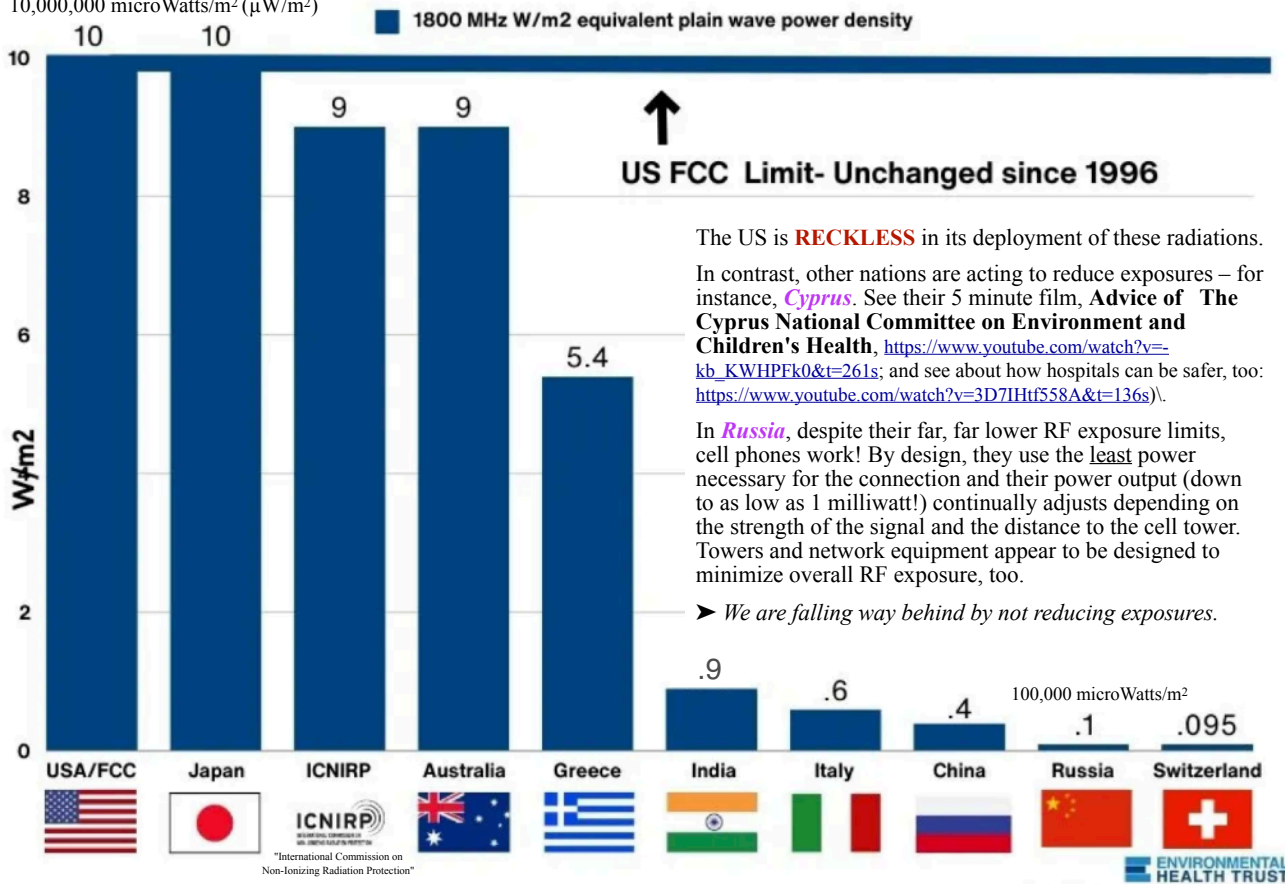

Wireless Radiation Environmental Exposure Limits (Home and School)

10,000,000 microWatts/m² (μW/m²)

★ Map of International Actions: <https://ehtrust.org/reduce-cell-phone-radiation-exposure-list-of-countries-official-recommendations/>

See more at: <https://ehtrust.org/policy/international-policy-actions-on-wireless/>