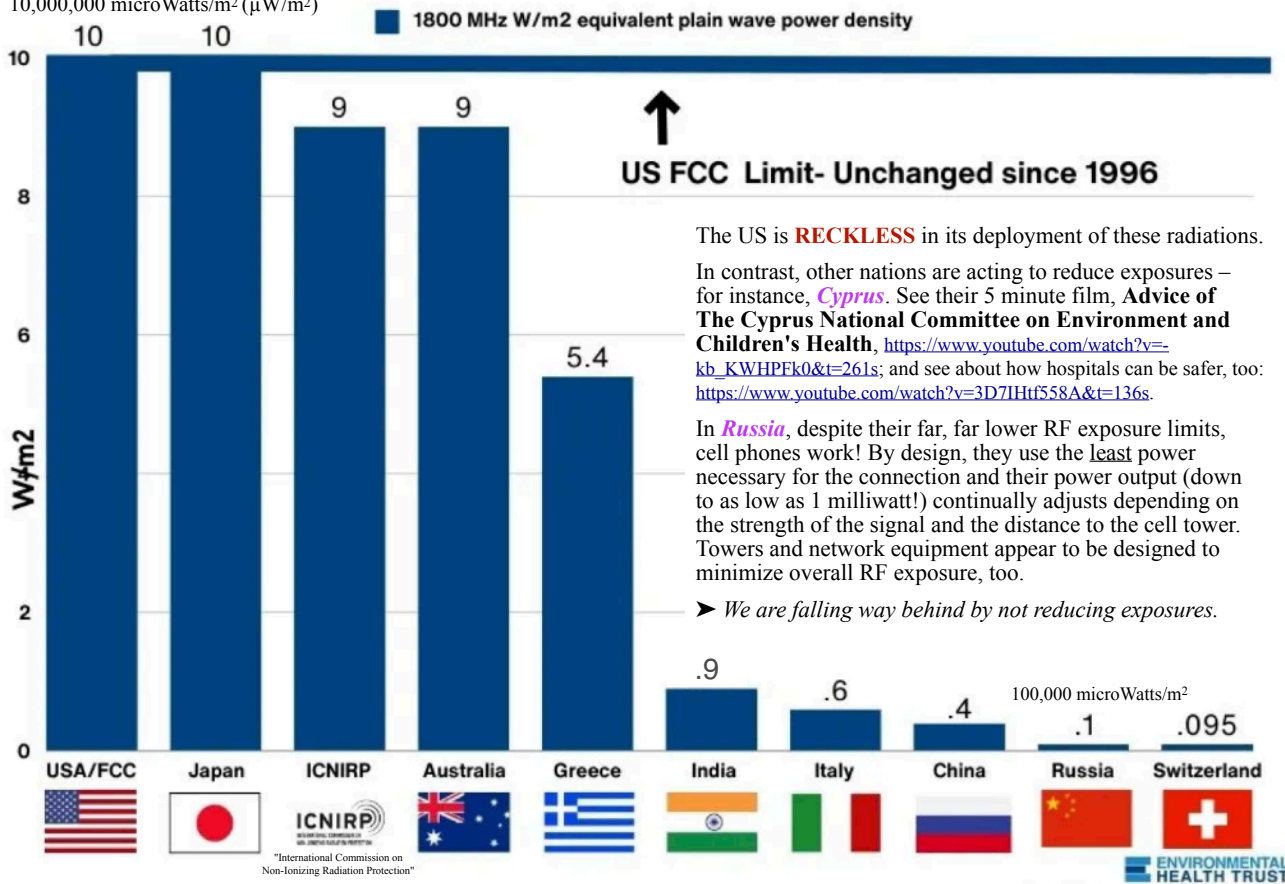

# Wireless Radiation Environmental Exposure Limits (Home and School)

10,000,000 microWatts/m<sup>2</sup> (μW/m<sup>2</sup>)

★ Map of International Actions: <https://ehtrust.org/reduce-cell-phone-radiation-exposure-list-of-countries-official-recommendations/>