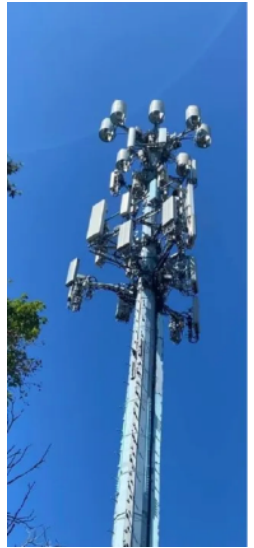

# Wireless Radiation Environmental Exposure Limits (Home and School)

10,000,000 microWatts/m<sup>2</sup> (μW/m<sup>2</sup>)

★ Map of International Actions: <https://ehtrust.org/reduce-cell-phone-radiation-exposure-list-of-countries-official-recommendations/>